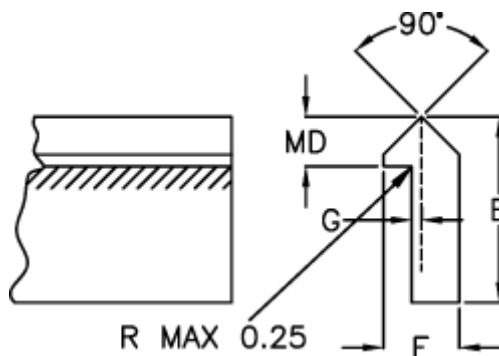

Data Sheet

Article number: 055634500

Description: Single edge track TS3 4500mm

Measures

E = 22.22

F = 8.71

G = 1.57

Kg/m = 1.020